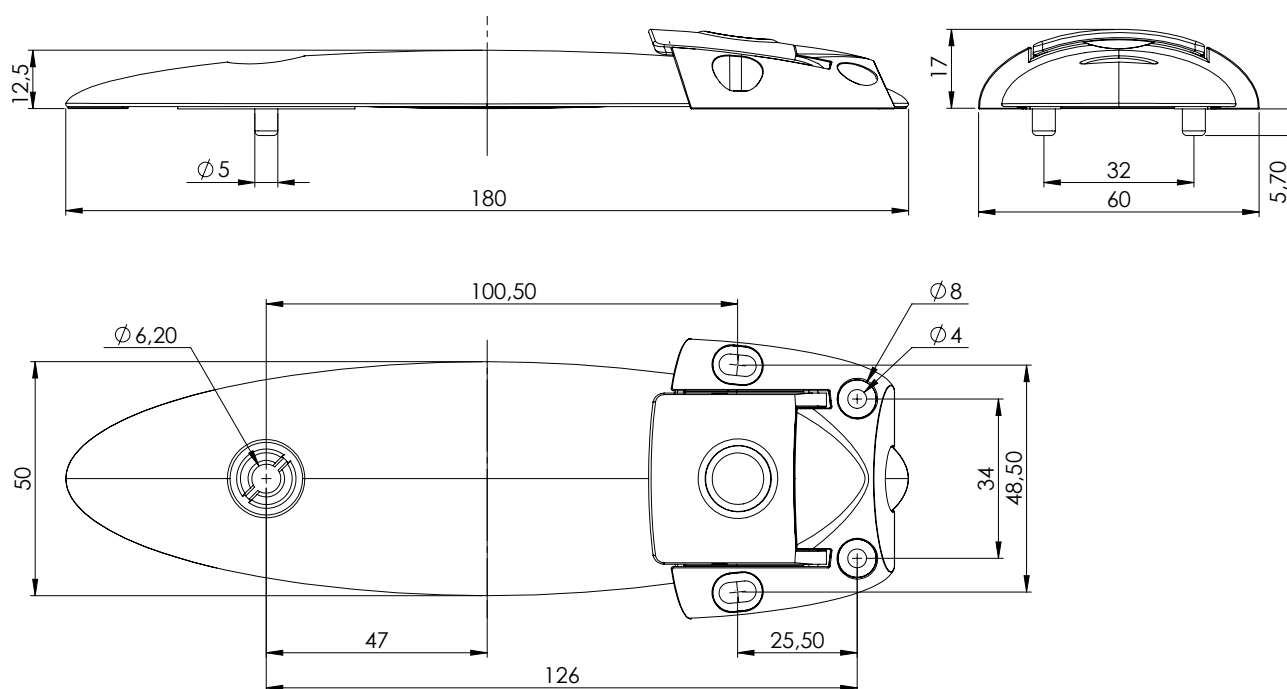

SURF PA6 – THE TABLE CONNECTOR

- high quality furniture fittings

The SURF PA6 table connector is the second generation of our table connector SURF. As the name indicates it is produced in polyamid material whereas the original SURF is made of zamak.

The function is the same but due to the choice of material the price is more affordable. It is however only available in black color.

1 set consists of a male & female part made of PA6 material.
Fixation by means of 4 wood screws, a zamak screw-in bushing and a fifteen screw.

1 Male + 1 female – black	# 24.03.107
Pan headed wood screw Ø4 x 20 mm, black	# 11.08.298
Fifteen screw M6 x 25 mm, black	# 12.00.903
Screw-in bushing E-620, zamak M6 x 20 mm, YZP	# 12.10.223

SISO A/S

Mileparken 11 Phone: (+45) 45 830 900
DK - 2740 Skovlunde (Copenhagen) Fax: (+45) 45 830 444 - 45 830 440
Denmark E-mail: siso@siso.dk Web: www.siso.dk